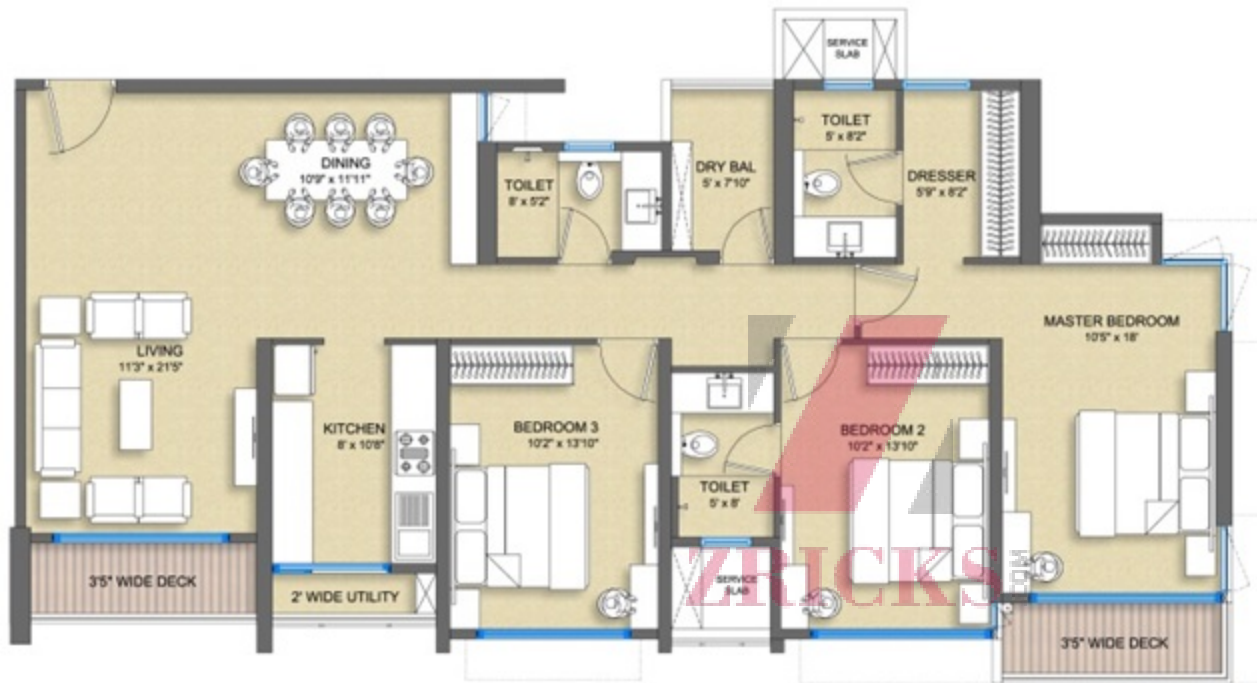

KEY PLAN

KEY PLAN

KEY PLAN

KEY PLAN

1. EXISTING TEMPLE
2. ENTRANCE COURT
3. CLUBHOUSE
4. RAMP TO PODIUM
5. RAMP DOWN TO BASEMENT
6. RECREATIONAL GROUND
7. AMENITY PLOT

● - DROP-OFF

POKHRAN ROOD NO. 2

- ① PROJECT ENTRY
- ② TOWER DROP OFF
- ③ CENTRAL GREEN
- ④ SWIMMING POOL
- ⑤ TODDLERS POOL
- ⑥ CLUB HOUSE
- ⑦ KIDS PLAY ZONE
- ⑧ TODDLERS PLAY ZONE
- ⑨ PARTY LAWN
- ⑩ SENIOR CITIZEN'S AREA
- ⑪ COURTYARD SEATING