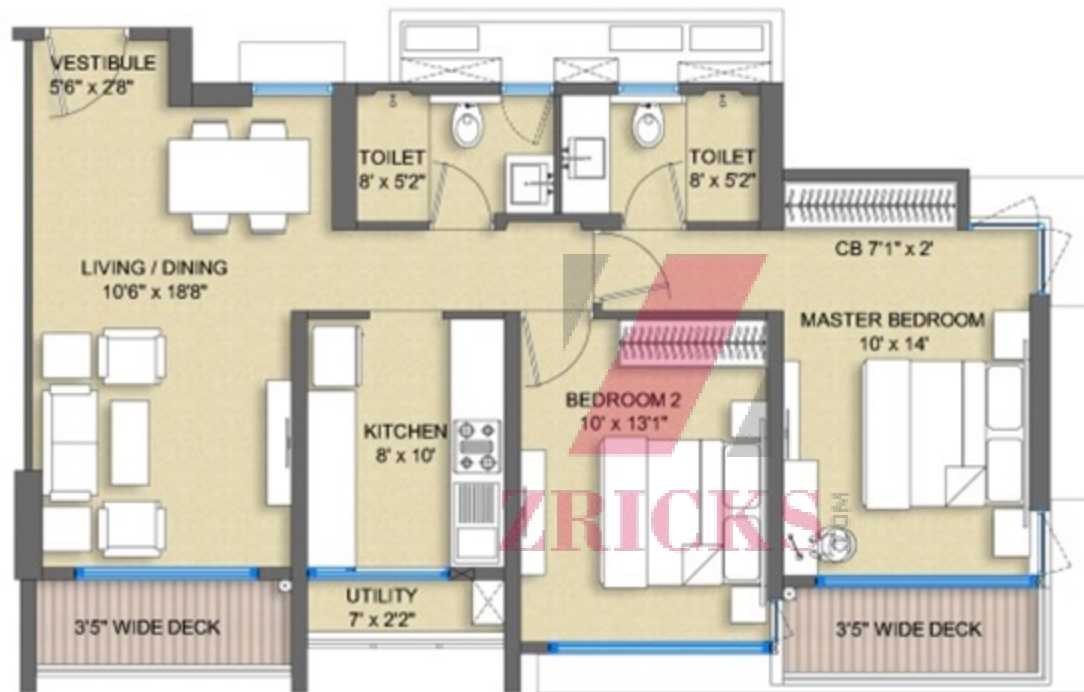

KEY PLAN

KEY PLAN

KEY PLAN

KEY PLAN

1. EXISTING TEMPLE
2. ENTRANCE COURT
3. CLUBHOUSE
4. RAMP TO PODIUM
5. RAMP DOWN TO BASEMENT
6. RECREATIONAL GROUND
7. AMENITY PLOT

● - DROP-OFF

POKHRAN ROOD NO. 2

- ① PROJECT ENTRY
- ② TOWER DROP OFF
- ③ CENTRAL GREEN
- ④ SWIMMING POOL
- ⑤ TODDLERS POOL
- ⑥ CLUB HOUSE
- ⑦ KIDS PLAY ZONE
- ⑧ TODDLERS PLAY ZONE
- ⑨ PARTY LAWN
- ⑩ SENIOR CITIZEN'S AREA
- ⑪ COURTYARD SEATING